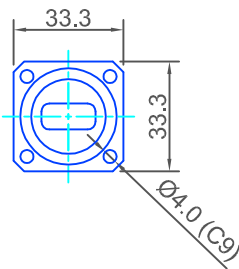

AMERICAN FLANGES

18A
CHOKE + SEALING GROOVE

UG-541A/U
(MIL-F-3922/59-001)

18B
COVER / PLAIN

UG-419/U
(MIL-F-3922/53-005)

18Y
SEALING GROOVE

UG-419/U *Modified*
MIL-F-3922/53-005 *Modified*

EUROPEAN FLANGES

18G
CHOKE + SEALING GROOVE

154 IEC-CBR 140

18K
SEALING GROOVE

154 IEC-PBR 140

18M
COVER / PLAIN

154 IEC-UBR 140

18H
SEALING GROOVE

154 IEC-PDR 140

18L
COVER / PLAIN

154 IEC-UDR 140

**WG18
WR62
R140**