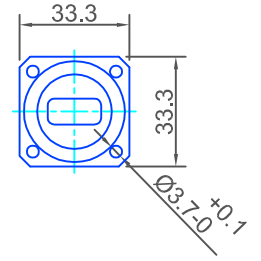

AMERICAN FLANGES

18A
CHOKE + SEALING GROOVE

UG-541A/U
(MIL-F-3922/59-001)

18B
COVER / PLAIN

UG-419/U
(MIL-F-3922/53-005)

18Y
SEALING GROOVE

UG-419/U *Modified*
MIL-F-3922/53-005 *Modified*

EUROPEAN FLANGES

18G
CHOKE + SEALING GROOVE

154 IEC-CBR 140

18K
SEALING GROOVE

154 IEC-PBR 140

18M
COVER / PLAIN

154 IEC-UBR 140

18H
SEALING GROOVE

154 IEC-PDR 140

18L
COVER / PLAIN

154 IEC-UDR 140

**WG18
WR62
R140**