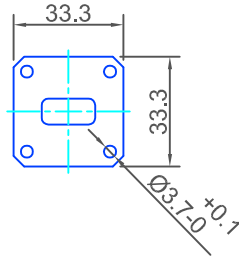

AMERICAN FLANGES

18A
CHOKE + SEALING GROOVE

UG-541A/U
(MIL-F-3922/59-001)

18B
COVER / PLAIN

UG-419/U
(MIL-F-3922/53-005)

18Y
SEALING GROOVE

UG-419/U *Modified*
MIL-F-3922/53-005 *Modified*

EUROPEAN FLANGES

18L
COVER / PLAIN

154 IEC-UDR 140

**WG18
WR62
R140**