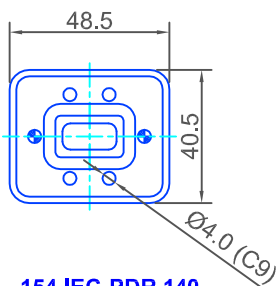

18G
CHOKE + SEALING GROOVE

154 IEC-CBR 140

18K
SEALING GROOVE

154 IEC-PBR 140

18M
COVER / PLAIN

154 IEC-UBR 140

18H
SEALING GROOVE

154 IEC-PDR 140

18L
COVER / PLAIN

154 IEC-UDR 140

**WG18
WR62
R140**