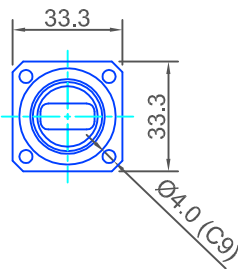

AMERICAN FLANGES

18A
CHOKE + SEALING GROOVE

UG-541A/U
(MIL-F-3922/59-001)

18B
COVER / PLAIN

UG-419/U
(MIL-F-3922/53-005)

18Y
SEALING GROOVE

UG-419/U *Modified*
MIL-F-3922/53-005 *Modified*

EUROPEAN FLANGES

18G
CHOKE + SEALING GROOVE

154 IEC-CBR 140

18K
SEALING GROOVE

154 IEC-PBR 140

18M
COVER / PLAIN

154 IEC-UBR 140

18H
SEALING GROOVE

154 IEC-PDR 140

18L
COVER / PLAIN

154 IEC-UDR 140

**WG18
WR62
R140**