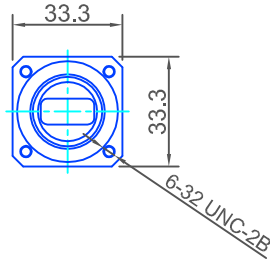

AMERICAN FLANGES

18A
CHOKE + SEALING GROOVE

UG-541A/U
(MIL-F-3922/59-001)

18B
COVER / PLAIN

UG-419/U
(MIL-F-3922/53-005)

18Y
SEALING GROOVE

UG-419/U *Modified*
MIL-F-3922/53-005 *Modified*

EUROPEAN FLANGES

18G
CHOKE + SEALING GROOVE

154 IEC-CBR 140

18K
SEALING GROOVE

154 IEC-PBR 140

18M
COVER / PLAIN

154 IEC-UBR 140

18H
SEALING GROOVE

154 IEC-PDR 140

18L
COVER / PLAIN

154 IEC-UDR 140

**WG18
WR62
R140**