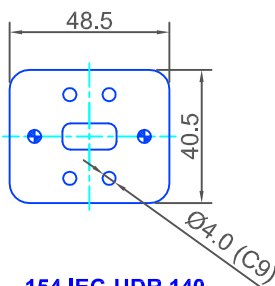

18G
CHOKE + SEALING GROOVE

154 IEC-CBR 140

18K
SEALING GROOVE

154 IEC-PBR 140

18M
COVER / PLAIN

154 IEC-UBR 140

18H
SEALING GROOVE

154 IEC-PDR 140

18L
COVER / PLAIN

154 IEC-UDR 140

**WG18
WR62
R140**