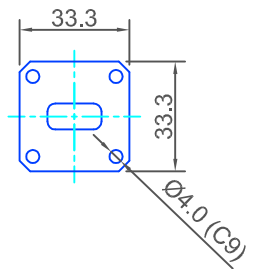

18G
CHOKE + SEALING GROOVE

154 IEC-CBR 140

18K
SEALING GROOVE

154 IEC-PBR 140

18M
COVER / PLAIN

154 IEC-UBR 140

18H
SEALING GROOVE

154 IEC-PDR 140

18L
COVER / PLAIN

154 IEC-UDR 140

**WG18
WR62
R140**