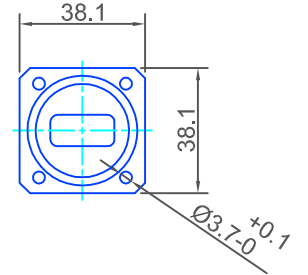

AMERICAN FLANGES

17A
CHOKE + SEALING GROOVE

MIL-F-3922/59-010

17B
COVER / PLAIN

MIL-F-3922/53-007

17Y
SEALING GROOVE

MIL-F-3922/53-007 *Modified*

EUROPEAN FLANGES

17G
CHOKE + SEALING GROOVE

154 IEC-CBR 120

17K
SEALING GROOVE

154 IEC-PBR 120

17M
COVER / PLAIN

154 IEC-UBR 120

17H
SEALING GROOVE

154 IEC-PDR 120

17L
COVER / PLAIN

154 IEC-UDR 120

**WG17
WR75
R120**