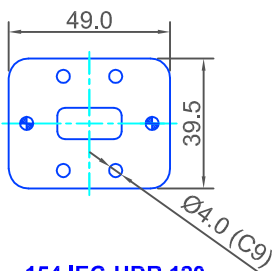

17G
CHOKE + SEALING GROOVE

154 IEC-CBR 120

17K
SEALING GROOVE

154 IEC-PBR 120

17M
COVER / PLAIN

154 IEC-UBR 120

17H
SEALING GROOVE

154 IEC-PDR 120

17L
COVER / PLAIN

154 IEC-UDR 120

**WG17
WR75
R120**