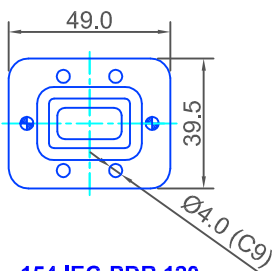

17G
CHOKE + SEALING GROOVE

154 IEC-CBR 120

17K
SEALING GROOVE

154 IEC-PBR 120

17M
COVER / PLAIN

154 IEC-UBR 120

17H
SEALING GROOVE

154 IEC-PDR 120

17L
COVER / PLAIN

154 IEC-UDR 120

**WG17
WR75
R120**